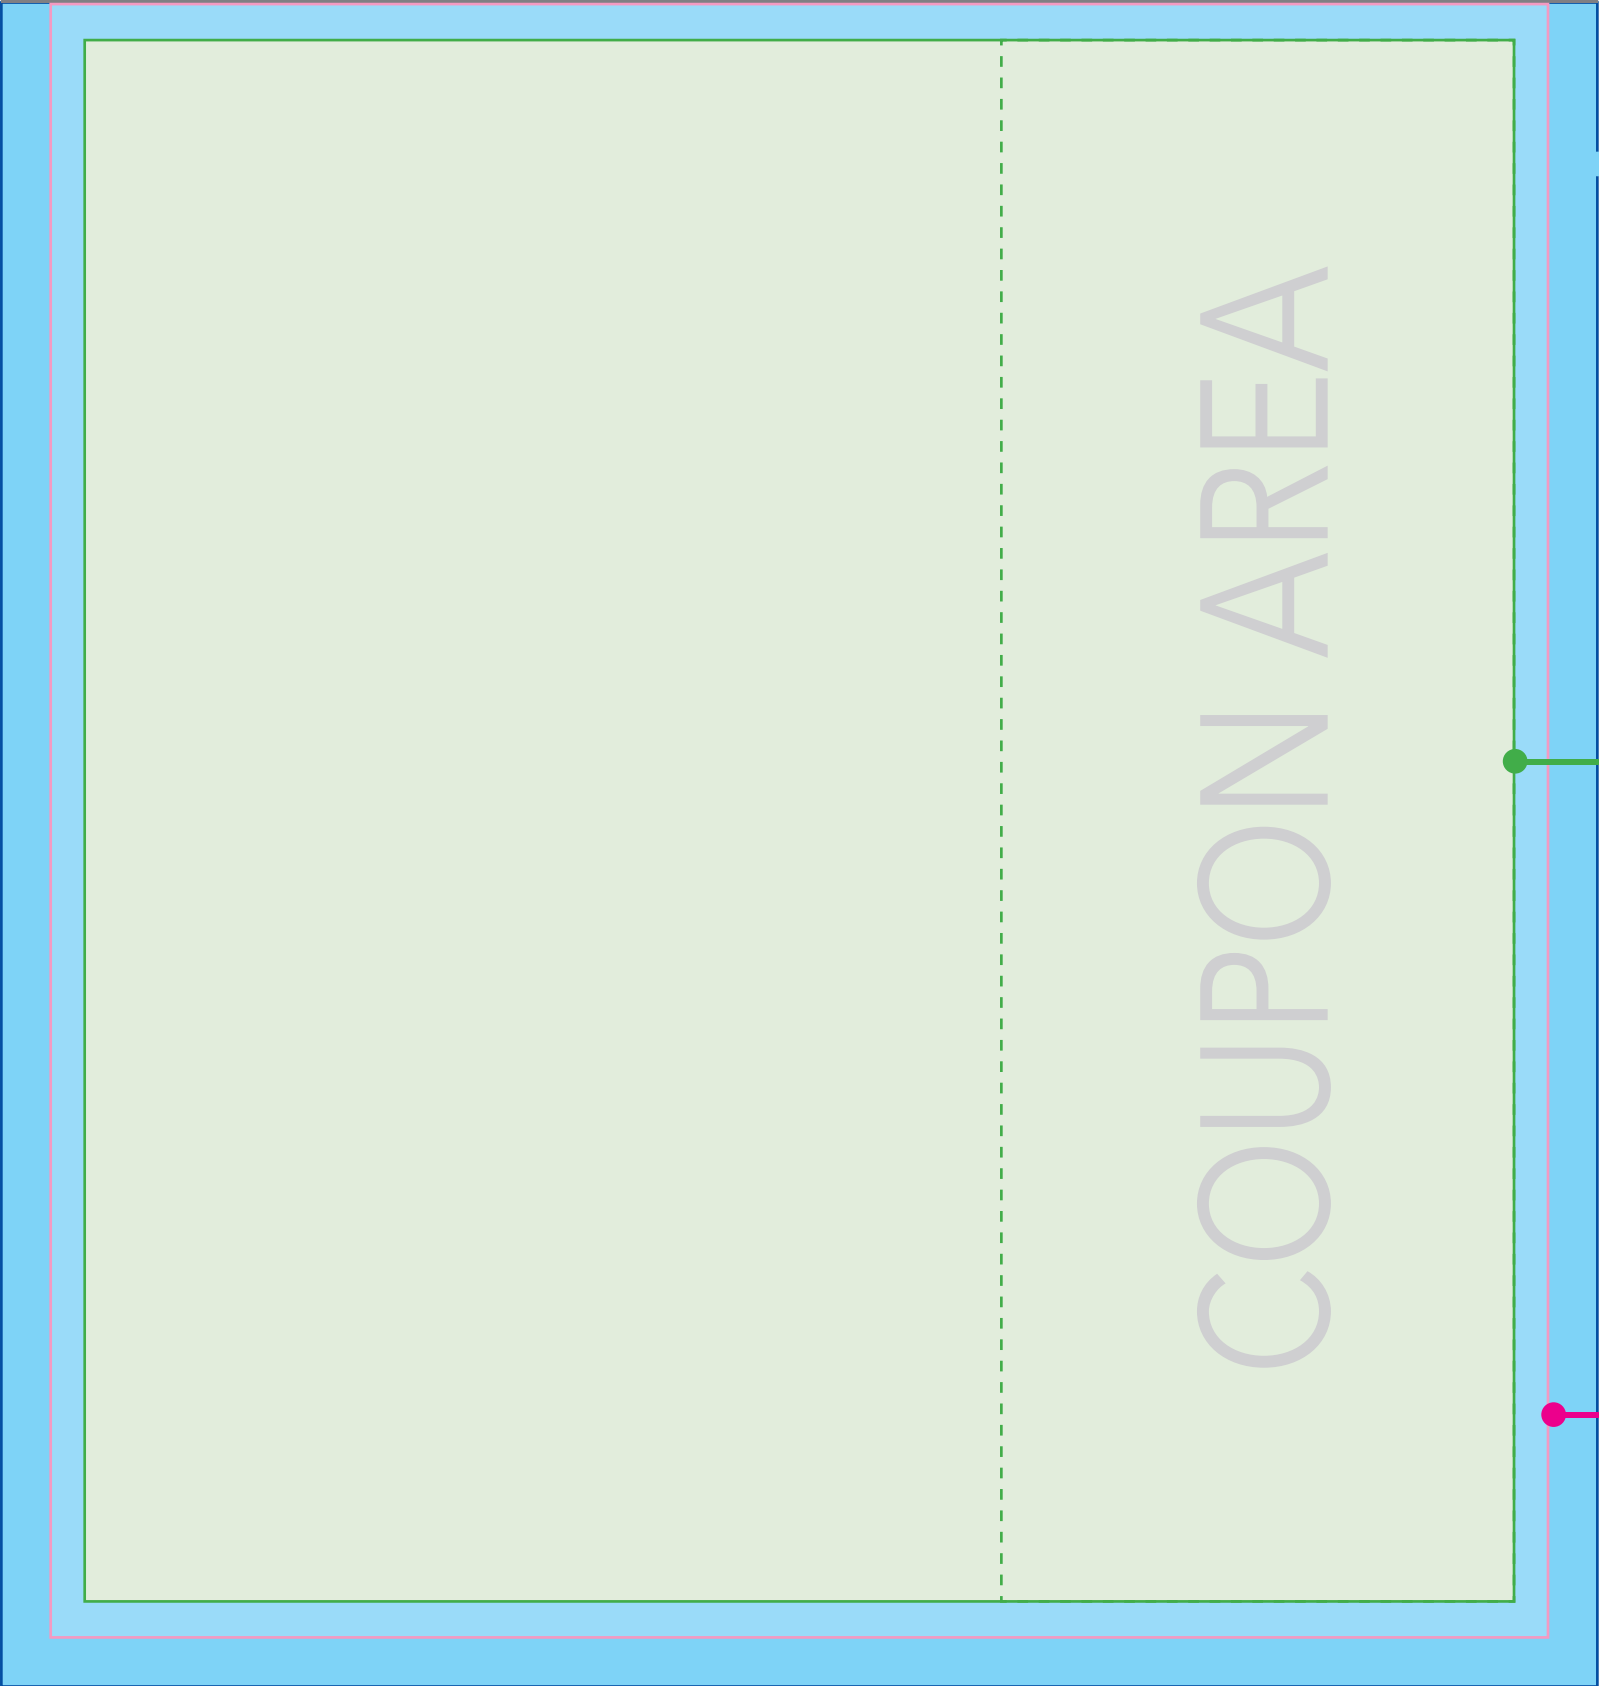

MAILING LABEL

Back Cover
With Bleed:
8.3125" x 8.7708"

Be sure to extend all background colors,
images and graphics to fill entire bleed area.

Type-Safe Area
7.4583" x 8.1458"

Position all vital text and design elements
within the type-safe area. Any elements
outside type-safe area may be cut off.

Indicates approximate trim line on final book