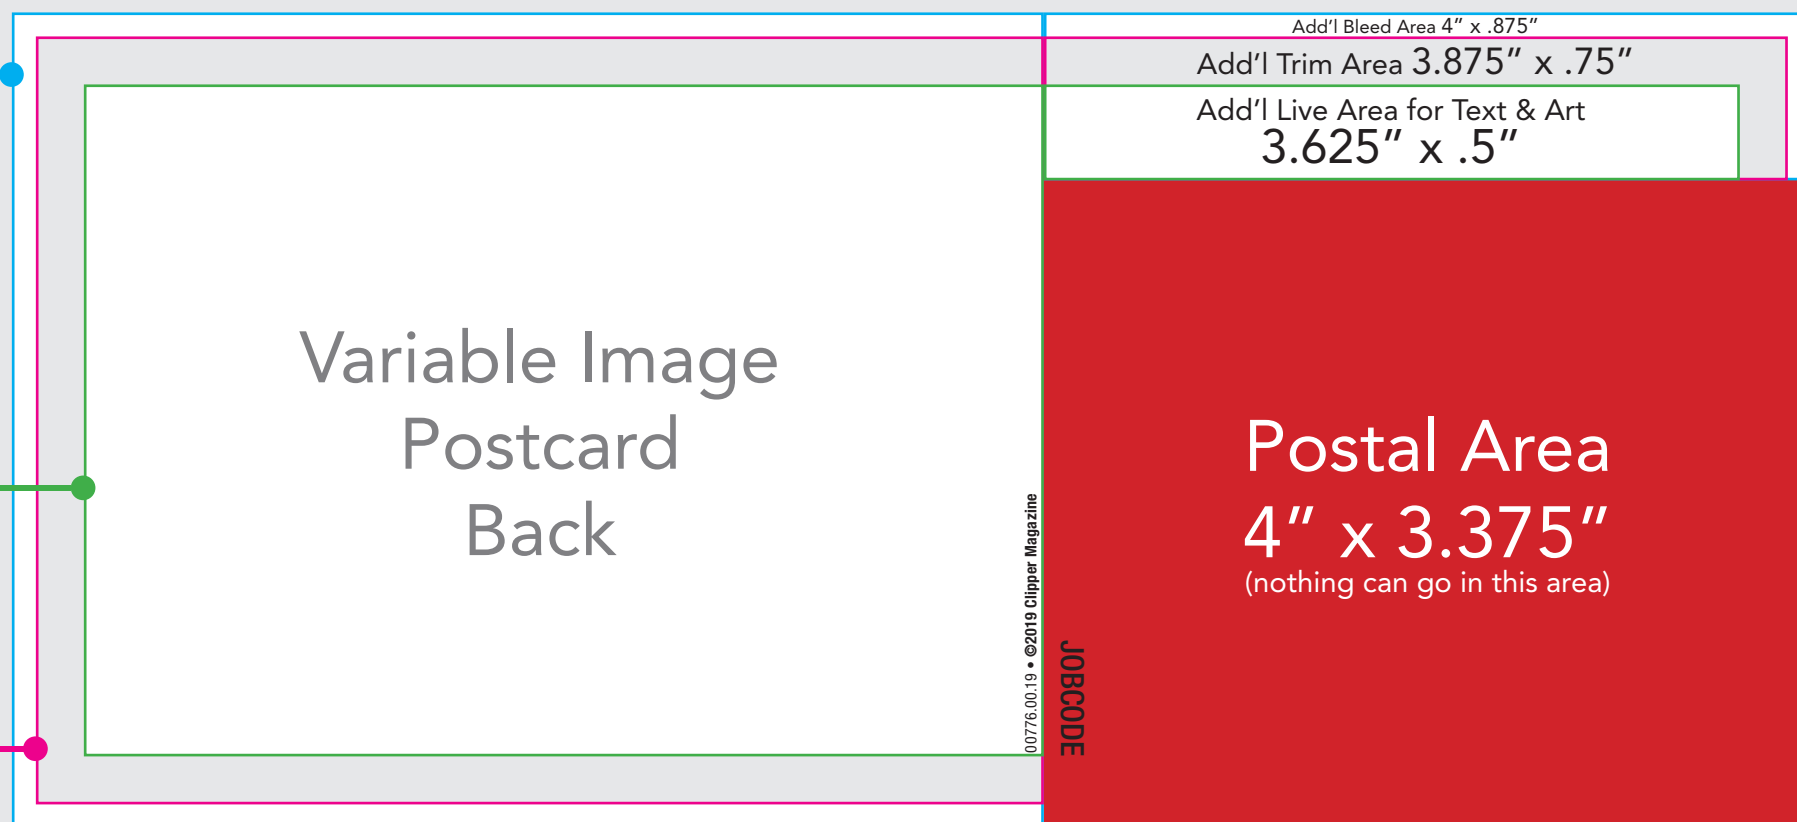

Variable Image Postcard  
Front

Variable Image  
Postcard

**FULL BLEED**

9.25" x 4.25"

Be sure to extend all background colors, images and graphics to fill entire bleed area.

Type-Safe Area

8.5" x 3.5"

Position all vital text and design elements within the type-safe area. Any elements outside type-safe area may be cut off.

Trim Size

9" x 4"

Indicates approximate trim line on final piece

Variable Image  
Postcard

**FULL BLEED**

5.375" x 4.25"

Be sure to extend all background colors, images and graphics to fill entire bleed area.

Type-Safe Area

5" x 3.5"

Position all vital text and design elements within the type-safe area. Any elements outside type-safe area may be cut off.

Trim Size

5.25" x 4"

Indicates approximate trim line on final piece

Variable Image  
Postcard  
Back

Postal Area

4" x 3.375"

(nothing can go in this area)

Add'l Bleed Area 4" x .875"

Add'l Trim Area 3.875" x .75"

Add'l Live Area for Text & Art  
3.625" x .5"

JOB CODE  
00776.00.19 • ©2019 Clipper Magazine