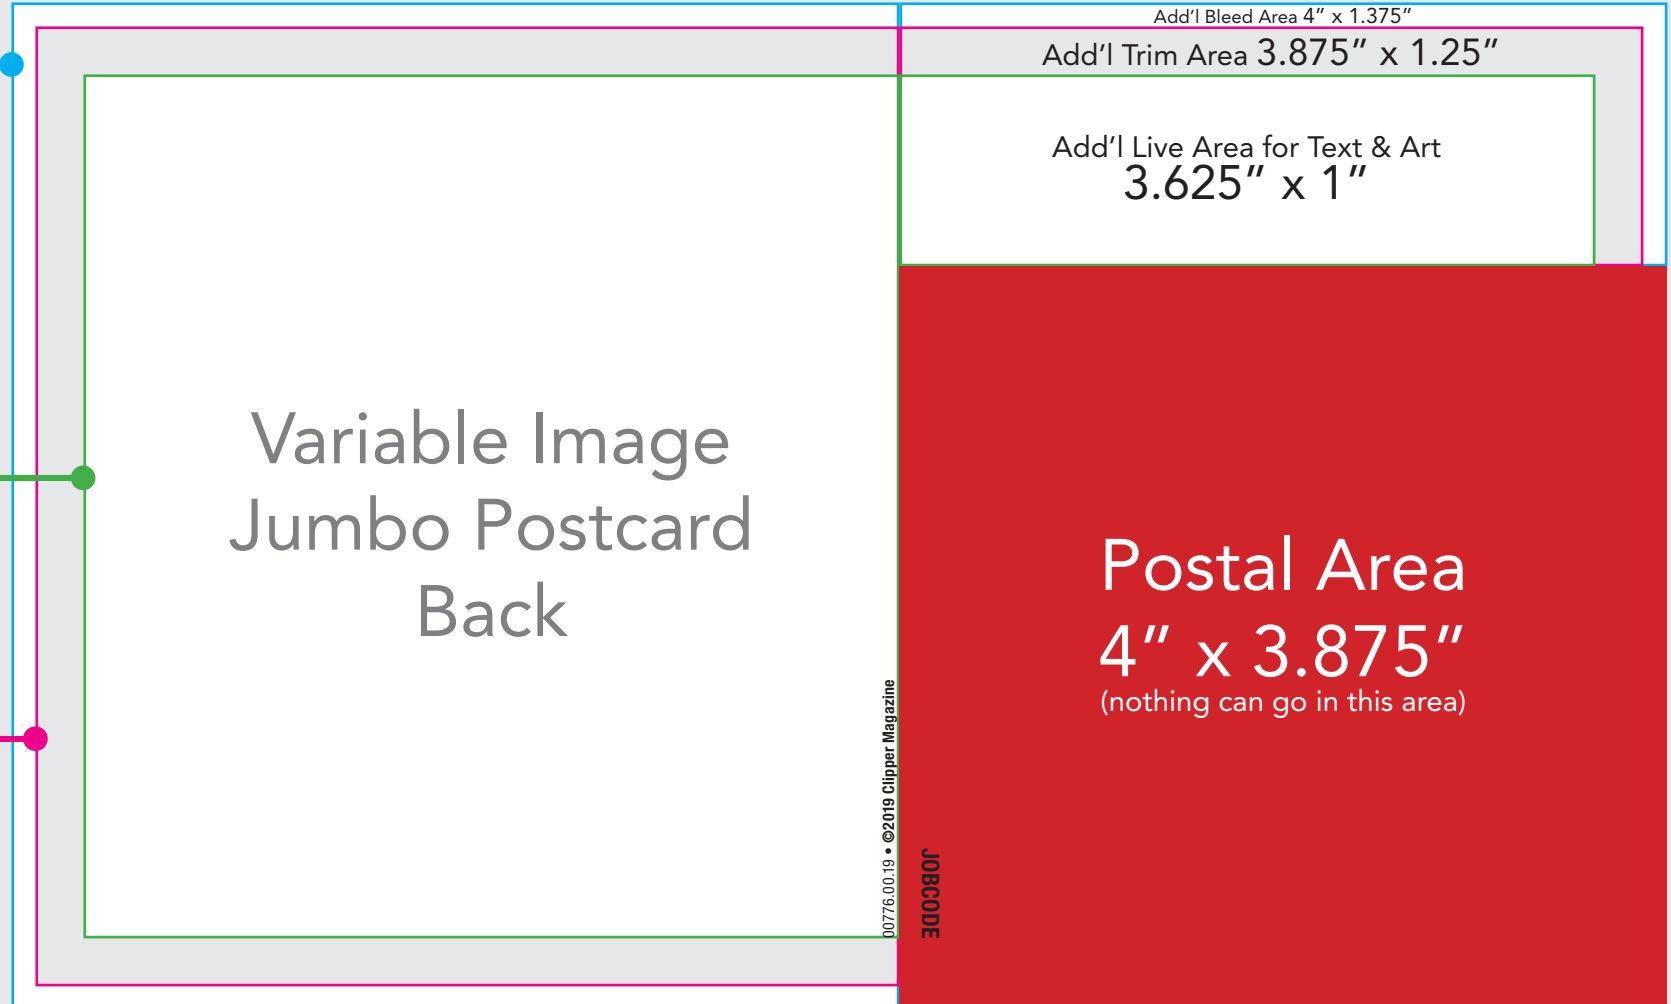

Variable Image
Jumbo Postcard
Front

- Variable Image Jumbo Postcard **FULL BLEED**
8.625" x 5.25"
Be sure to extend all background colors, images and graphics to fill entire bleed area.
- Type-Safe Area
7.875" x 4.5"
Position all vital text and design elements within the type-safe area. Any elements outside type-safe area may be cut off.
- Trim Size
8.375" x 5"
Indicates approximate trim line on final piece

Variable Image Jumbo Postcard **FULL BLEED**
4.625" x 5.25"

Be sure to extend all background colors, images and graphics to fill entire bleed area.

Type-Safe Area
4.25" x 4.5"
Position all vital text and design elements within the type-safe area. Any elements outside type-safe area may be cut off.

Trim Size
4.5" x 5"
Indicates approximate trim line on final piece

Variable Image
Jumbo Postcard
Back

Add'l Bleed Area 4" x 1.375"
Add'l Trim Area 3.875" x 1.25"
Add'l Live Area for Text & Art
3.625" x 1"

Postal Area
4" x 3.875"
(nothing can go in this area)

00776.00.19 • ©2019 Clipper Magazine
JOB CODE