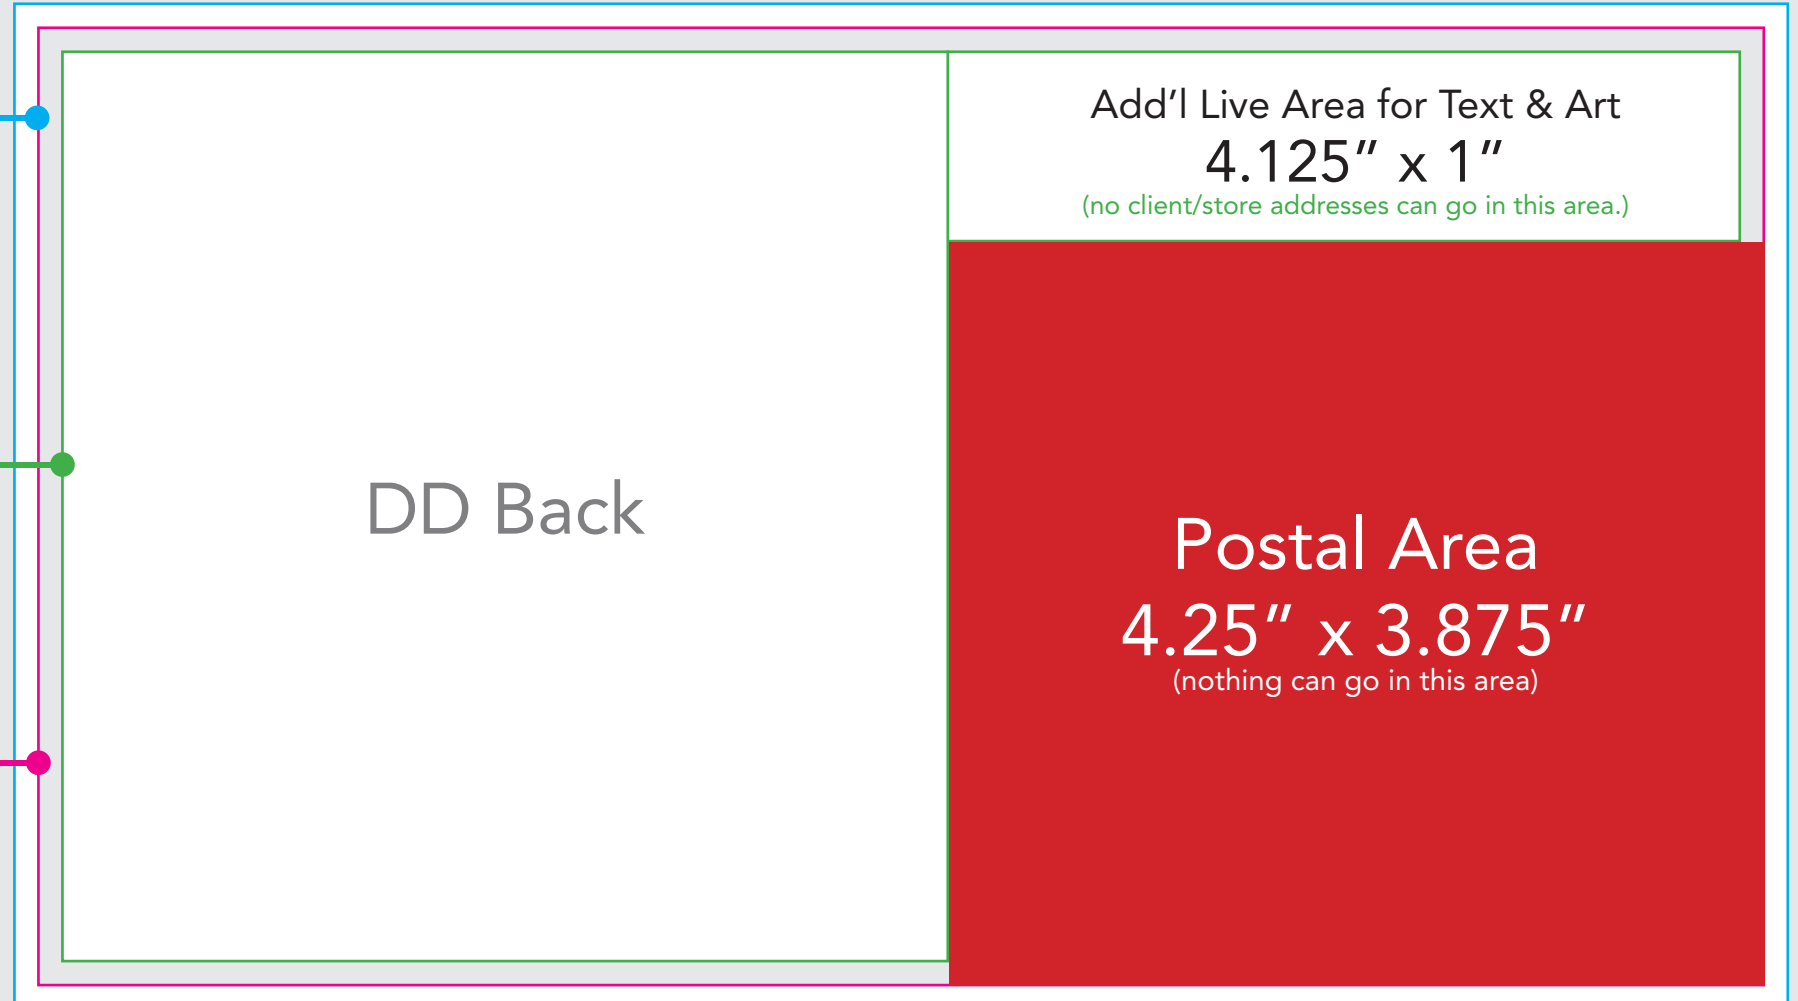

DD - LDP-Digest Size

FULL BLEED

9.25" x 5.25"

Be sure to extend all background colors, images and graphics to fill entire bleed area.

Type-Safe Area

8.75" x 4.75"

Position all vital text and design elements within the type-safe area. Any elements outside type-safe area may be cut off.

Trim Size

9" x 5"

Indicates approximate trim line on final piece

DD - LDP-Digest Size

(Back With Bleed)

9.25" x 5.25"

Be sure to extend all background colors, images and graphics to fill entire bleed area.

Type-Safe Area

4.625" x 4.75"

Position all vital text and design elements within the type-safe area. Any elements outside type-safe area may be cut off.

Trim Size

9" x 5"

Indicates approximate trim line on final piece

Add'l Live Area for Text & Art

4.125" x 1"

(no client/store addresses can go in this area.)

DD Back

Postal Area

4.25" x 3.875"

(nothing can go in this area)