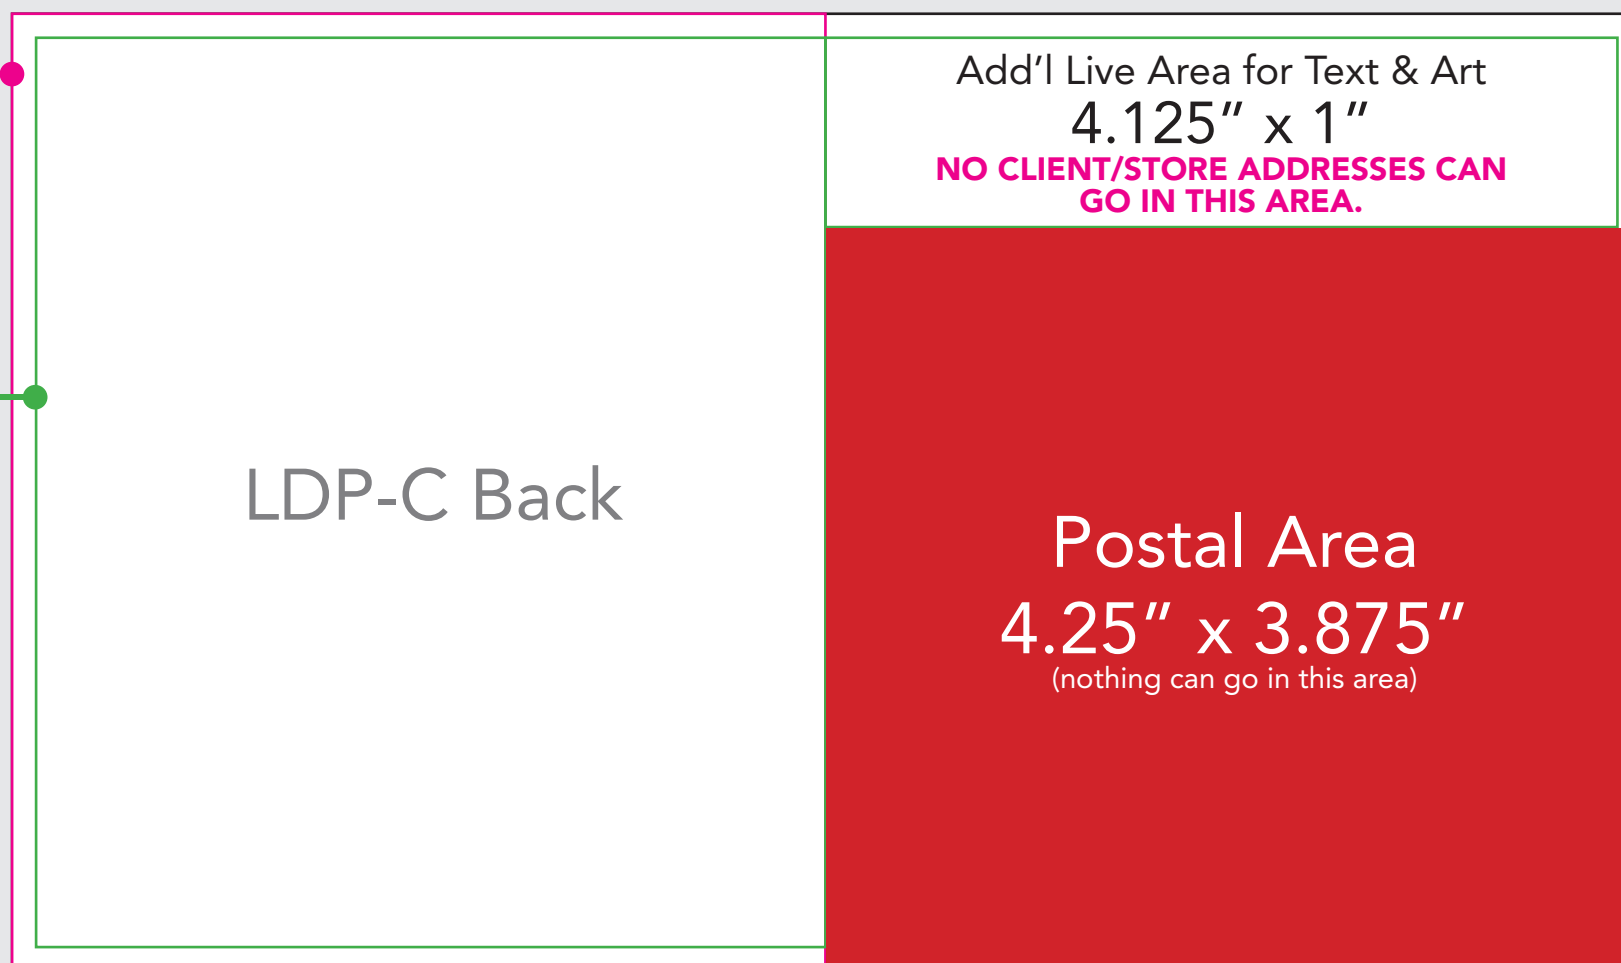

LDP-C Front

LDP-C - Clipper  
**NO BLEED**

Trim Size

**8.5" x 5"**

Indicates approximate trim line on final piece.

Type-Safe Area

**8.25" x 4.75"**

Position all vital text and design elements within the type-safe area. Any elements outside type-safe area may be cut off.

Trim Size (Back)

**4.25" x 5"**

Indicates approximate trim line on final piece.

Type-Safe Area (Back)

**4.125" x 4.75"**

Position all vital text and design elements within the type-safe area. Any elements outside type-safe area may be cut off.

Add'l Live Area for Text & Art

**4.125" x 1"**

**NO CLIENT/STORE ADDRESSES CAN GO IN THIS AREA.**

LDP-C Back

Postal Area

**4.25" x 3.875"**

(nothing can go in this area)