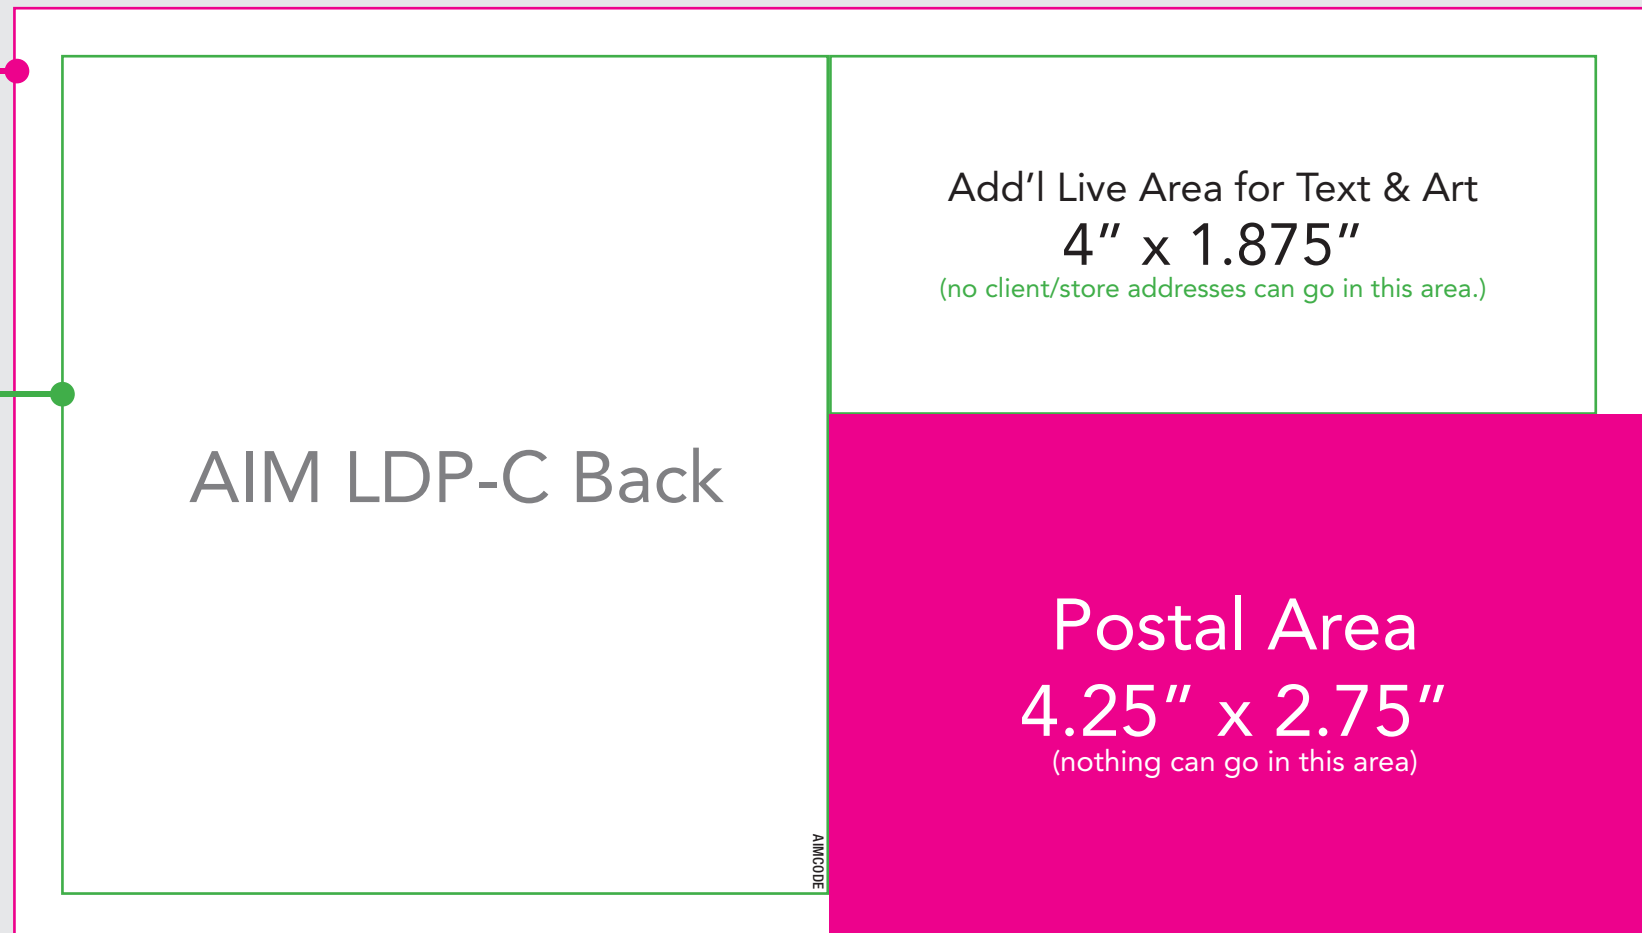

AIM (All-Island Media) LDP-C  
**NO BLEED**

Trim Size

**8.5" x 4.875"**

Indicates approximate trim line on final piece.

Type-Safe Area

**8" x 4.375"**

Position all vital text and design elements within the type-safe area. Any elements outside type-safe area may be cut off.

Trim Size (Back)

**8.5" x 4.875"**

Indicates approximate trim line on final piece.

Type-Safe Area

**4" x 4.375"**

Position all vital text and design elements within the type-safe area. Any elements outside type-safe area may be cut off.

Add'l Live Area for Text & Art

**4" x 1.875"**

(no client/store addresses can go in this area.)

Postal Area

**4.25" x 2.75"**

(nothing can go in this area)