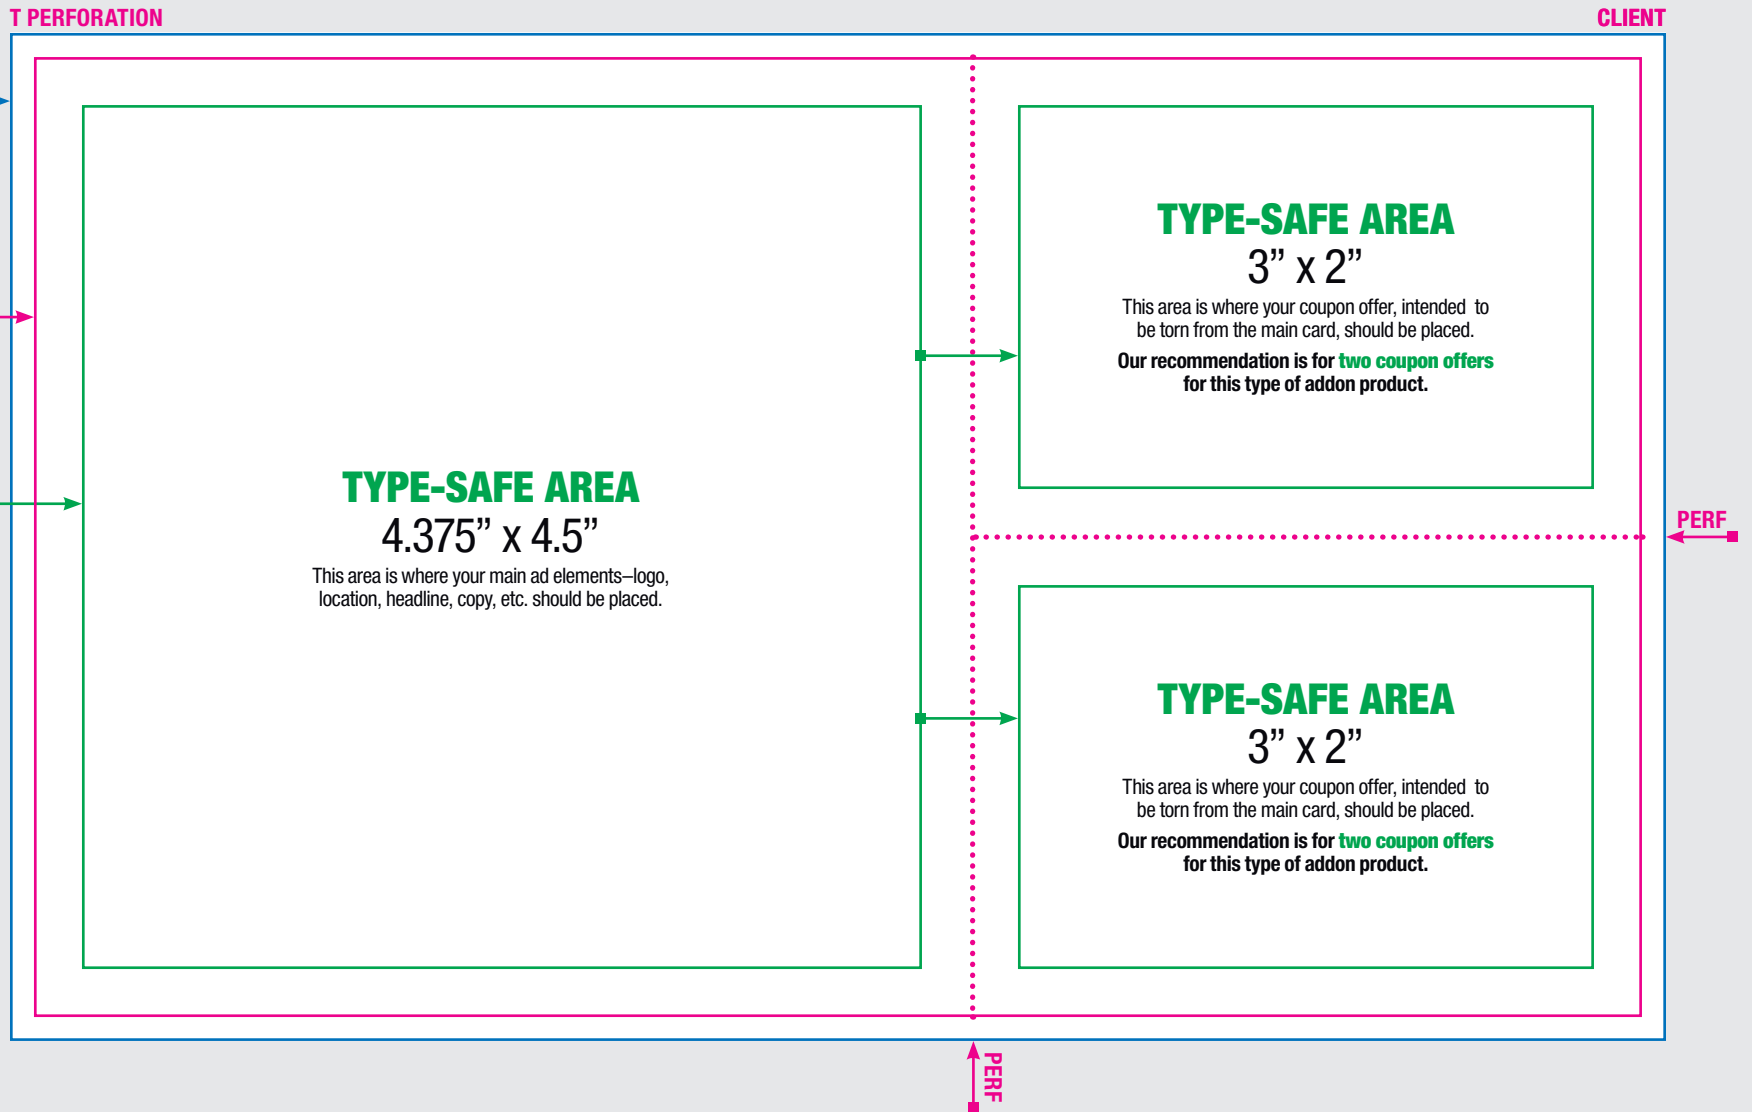

LDP-V Add-On-T Perforation

2-SIDES

FULL BLEED

FRONT

BACK