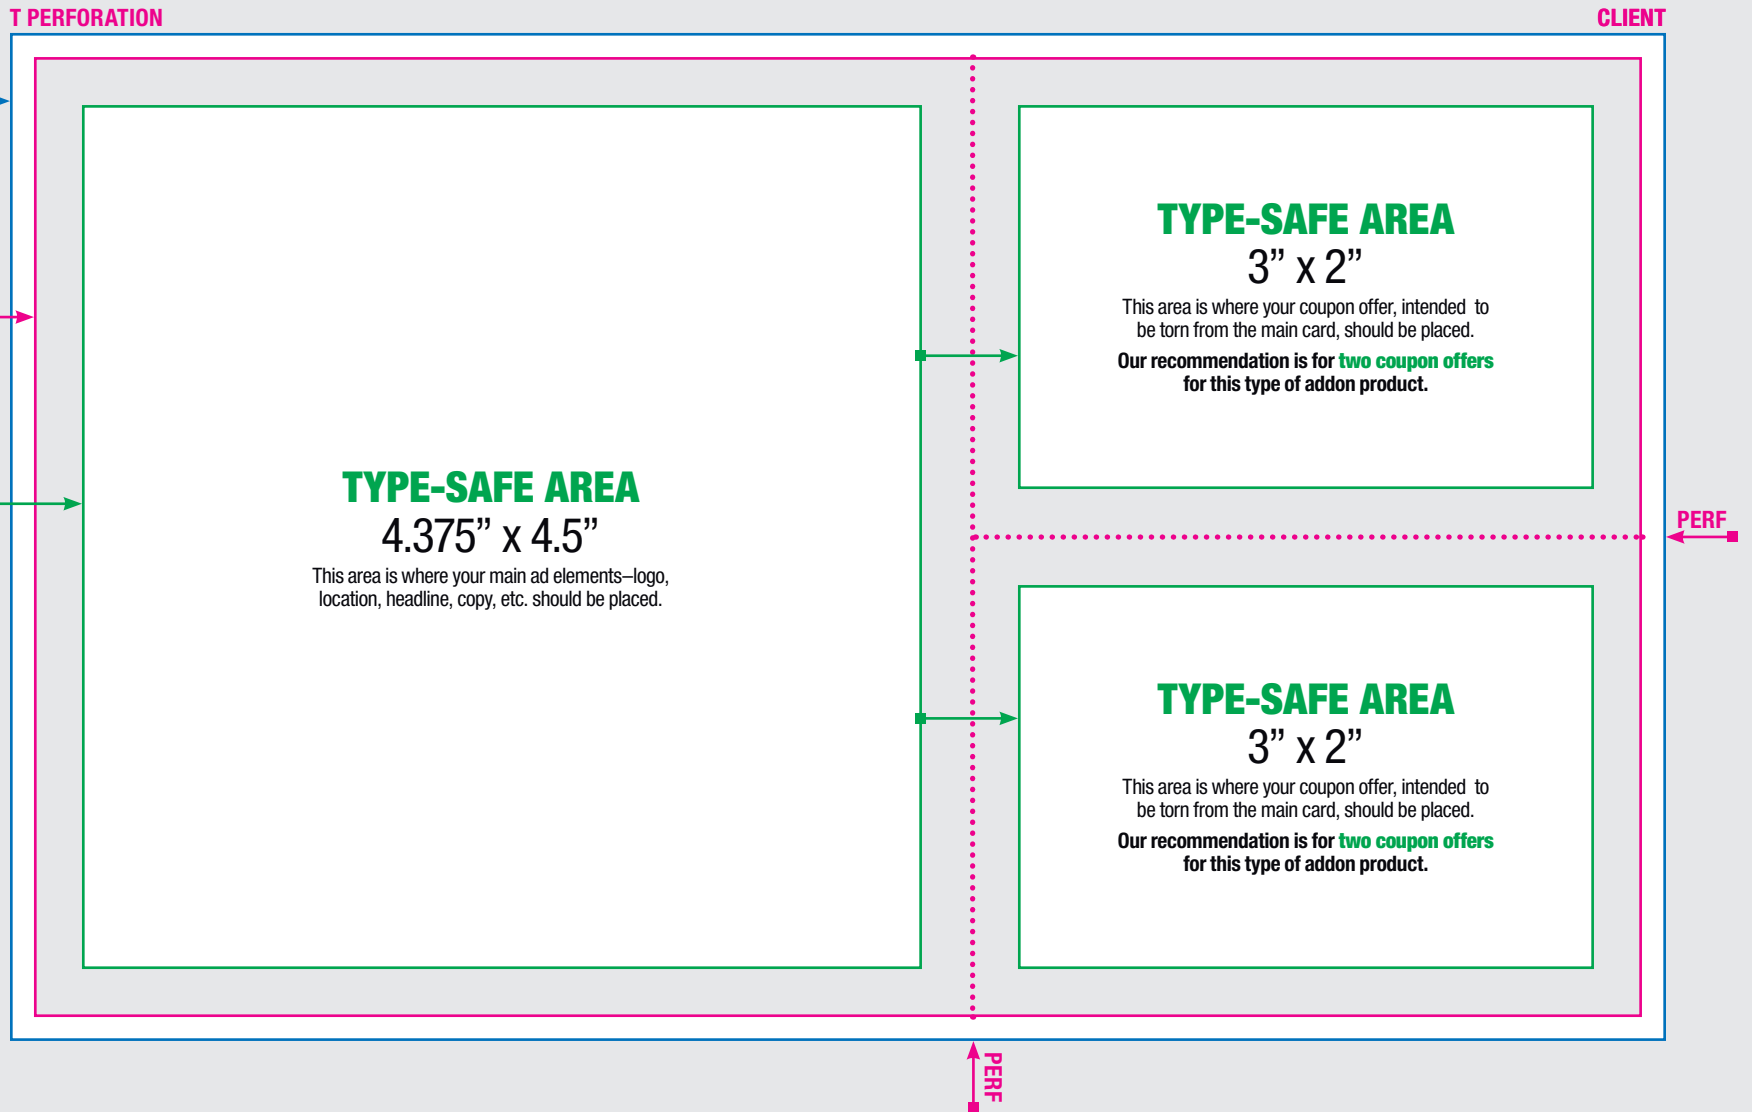

LDP-V Add-On-T Perforation

2-SIDES

FULL BLEED

FRONT

BACK