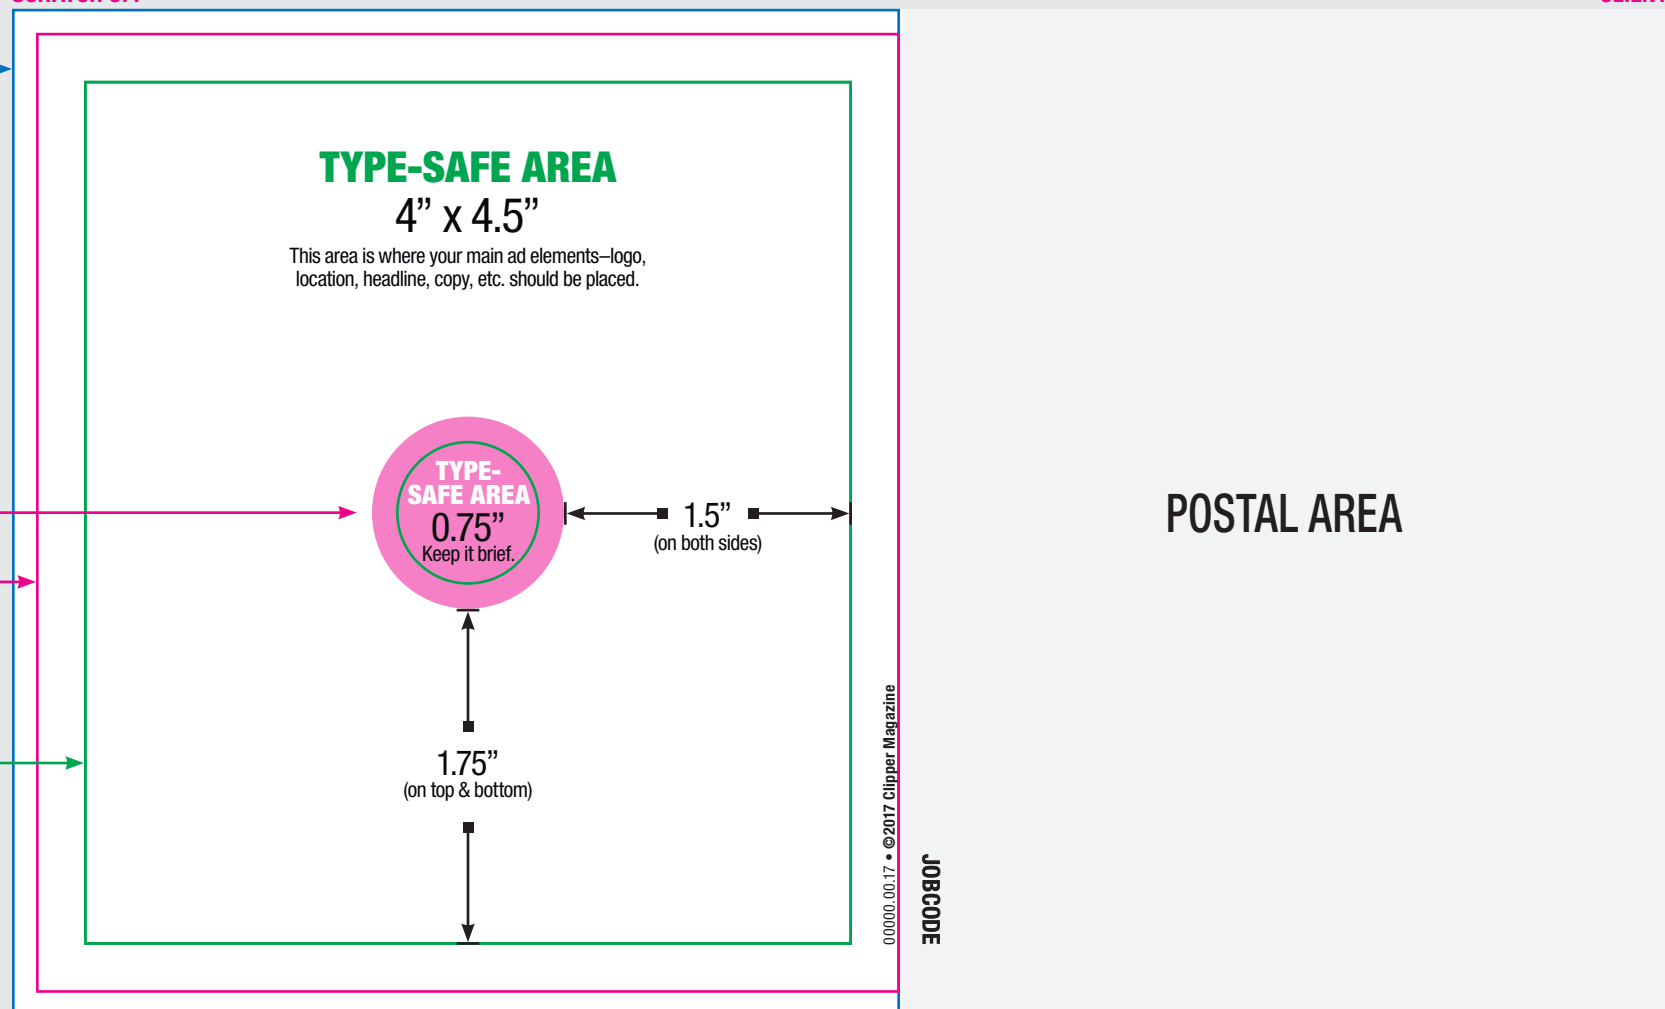

FRONT

SCRATCH OFF

CLIENT

BLEED 8.625" x 5.25"
 Be sure to extend all background colors, images, and graphics to fill the entire bleed area.

TRIM 8.375" x 5"
 Indicates approximate trim line on final book.

TYPE-SAFE AREAS
 All type-safe areas are 0.25" from edge of trim area.
 Position all vital text and design elements within the type-safe area. Any elements outside type-safe area may be cut off.

BACK

SCRATCH OFF

CLIENT

BLEED 4.625" x 5.25"
 Be sure to extend all background colors, images, and graphics to fill the entire bleed area.

TRIM 4.5" x 5"
 Indicates approximate trim line on final book.

TYPE-SAFE AREAS
 All type-safe areas are 0.25" from edge of trim area.
 Position all vital text and design elements within the type-safe area. Any elements outside type-safe area may be cut off.

BACK

SCRATCH OFF

CLIENT

BLEED 4.625" x 5.25"
 Be sure to extend all background colors, images, and graphics to fill the entire bleed area.

TRIM 4.5" x 5"
 Indicates approximate trim line on final book.

TYPE-SAFE AREAS
 All type-safe areas are 0.25" from edge of trim area.
 Position all vital text and design elements within the type-safe area. Any elements outside type-safe area may be cut off.