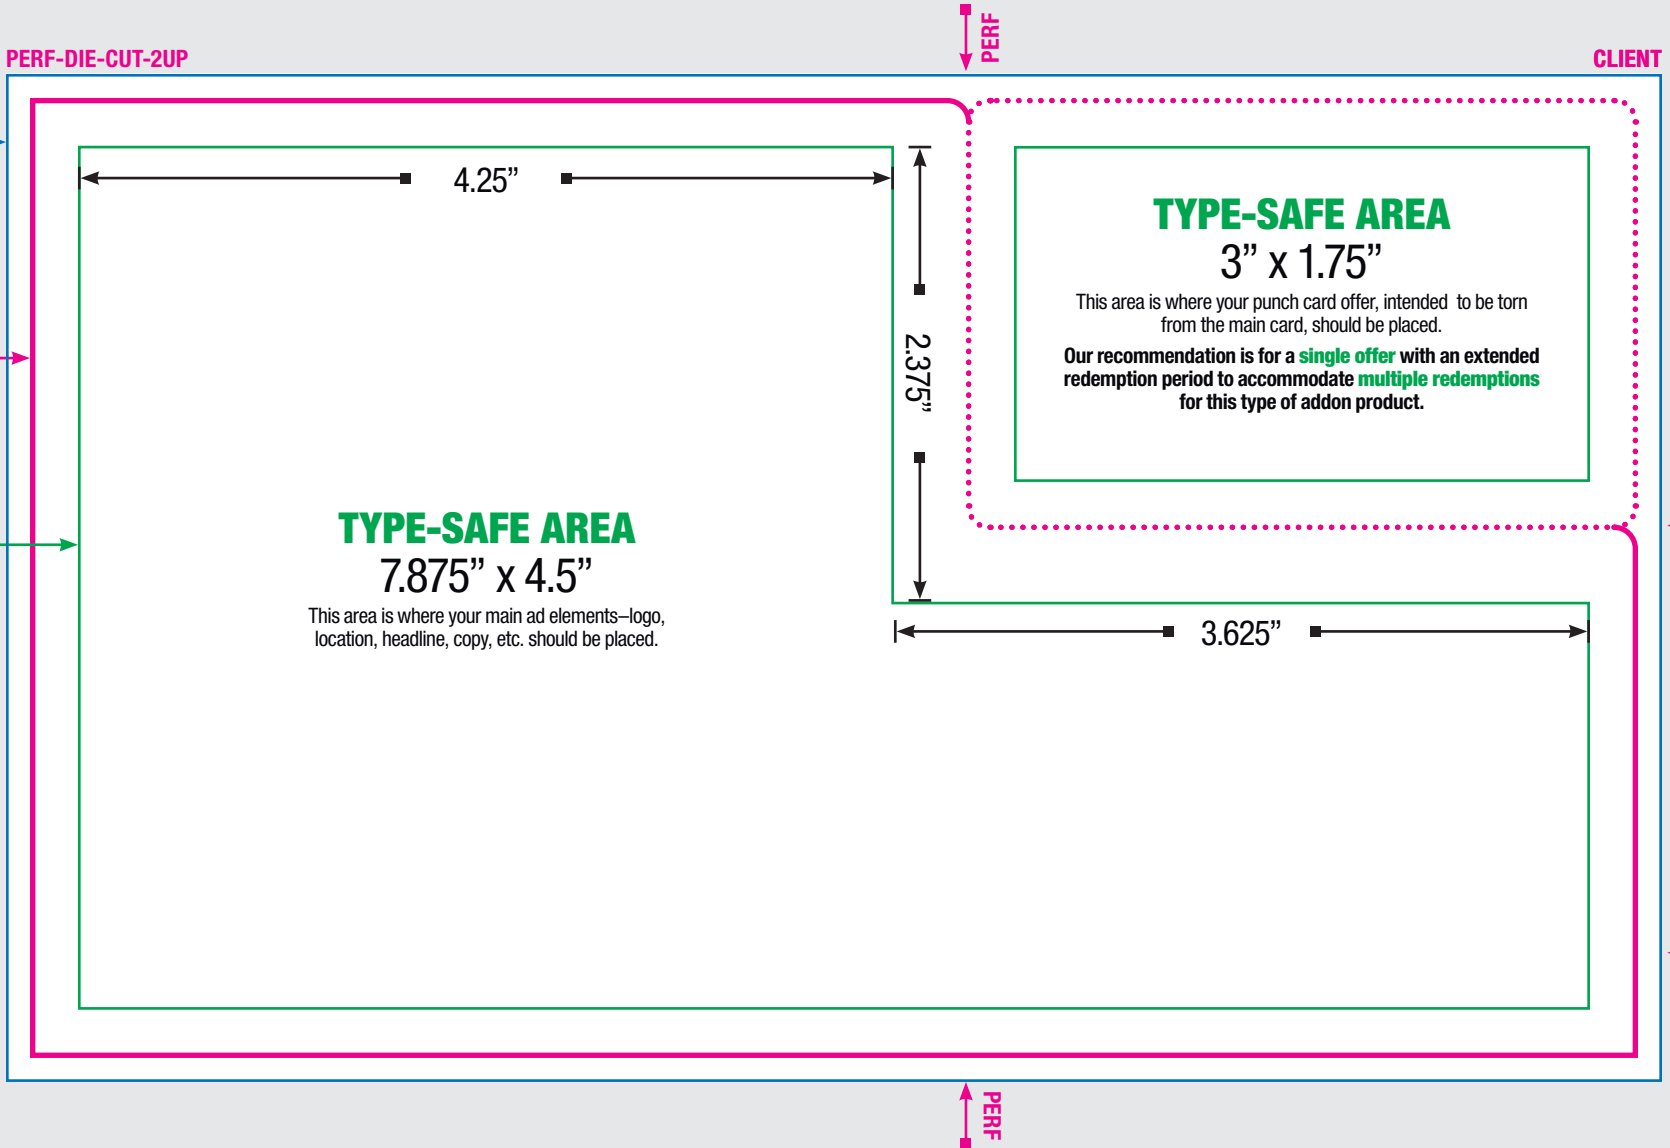

# FRONT

**BLEED**  
 8.625" x 5.25"  
 Be sure to extend all background colors, images, and graphics to fill the entire bleed area.

**TRIM**  
 8.375" x 5"  
 Indicates approximate trim line on final book.

**TYPE-SAFE AREAS**  
 All type-safe areas are 0.25" from edge of trim area.  
 Position all vital text and design elements within the type-safe area. Any elements outside type-safe area may be cut off.

# BACK

**BLEED**  
 4.625" x 5.25"  
 Be sure to extend all background colors, images, and graphics to fill the entire bleed area.

**TRIM**  
 4.5" x 5"  
 Indicates approximate trim line on final book.