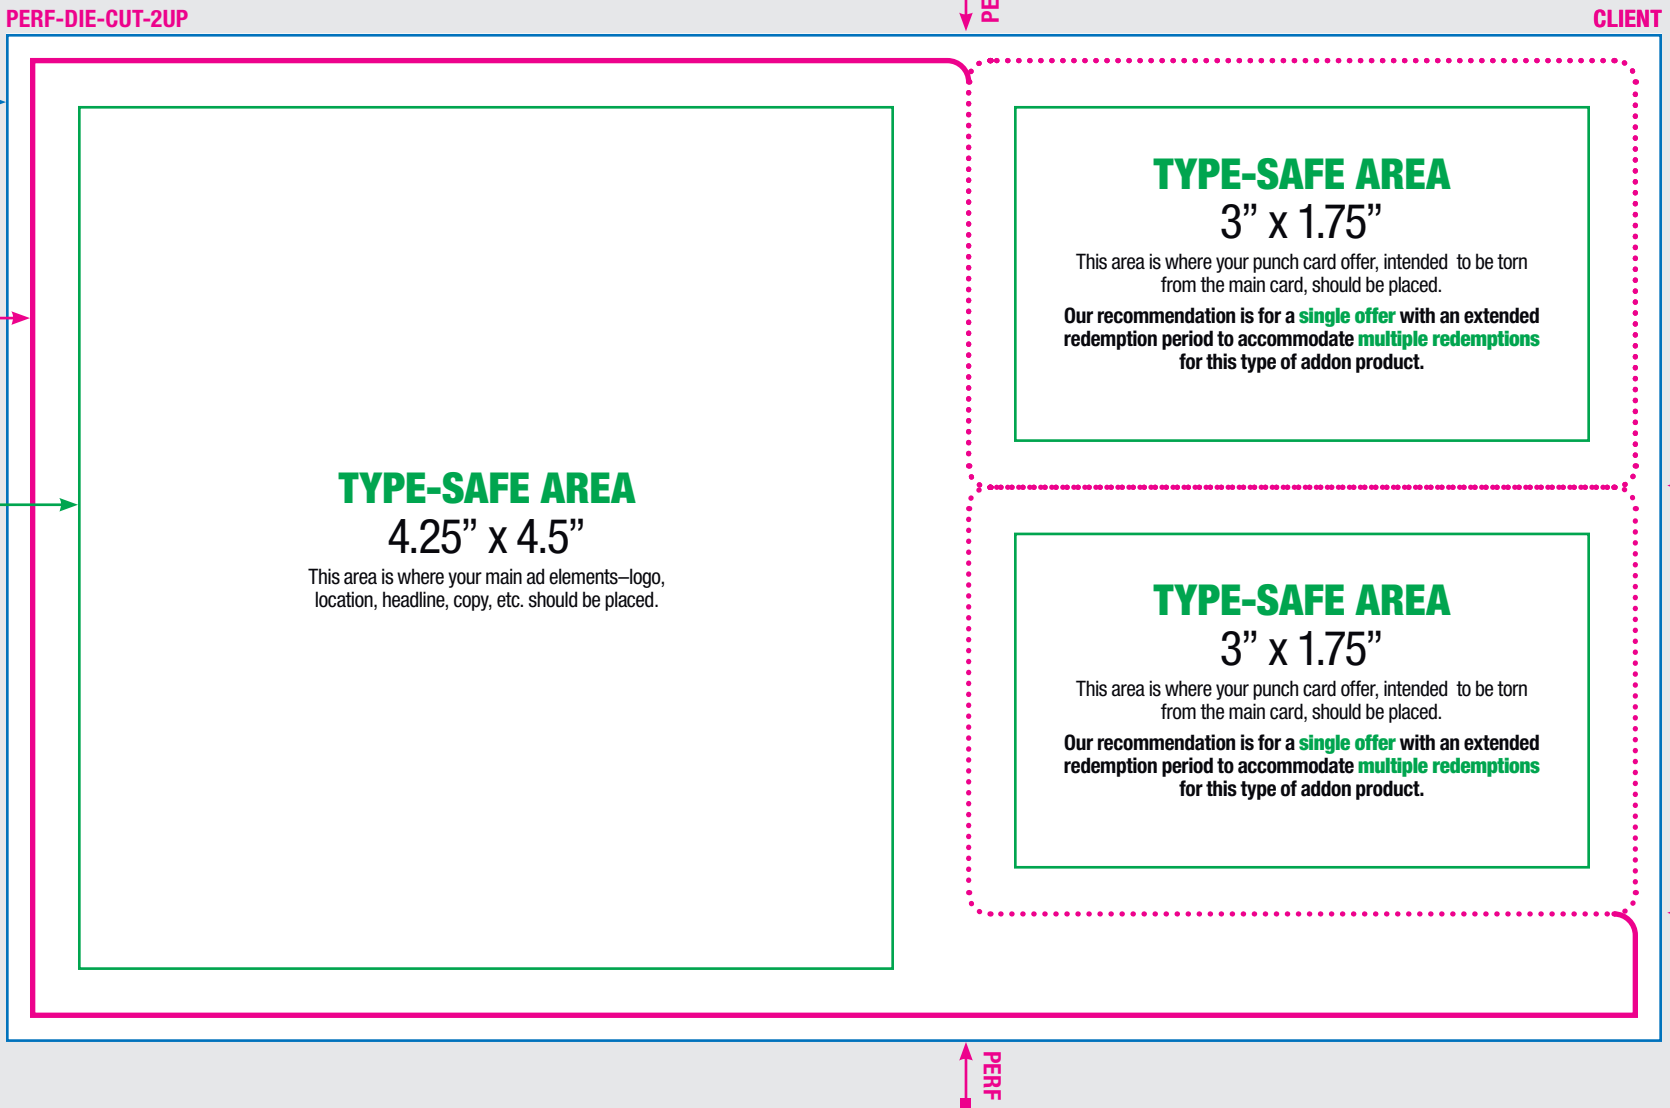

FRONT

BLEED
8.625" x 5.25"
Be sure to extend all background colors, images, and graphics to fill the entire bleed area.

TRIM
8.375" x 5"
Indicates approximate trim line on final book.

TYPE-SAFE AREAS
All type-safe areas are 0.25" from edge of trim area.
Position all vital text and design elements within the type-safe area. Any elements outside type-safe area may be cut off.

BACK

BLEED
4.625" x 5.25"
Be sure to extend all background colors, images, and graphics to fill the entire bleed area.

TRIM
4.5" x 5"
Indicates approximate trim line on final book.

TYPE-SAFE AREAS
All type-safe areas are 0.25" from edge of trim area.
Position all vital text and design elements within the type-safe area. Any elements outside type-safe area may be cut off.