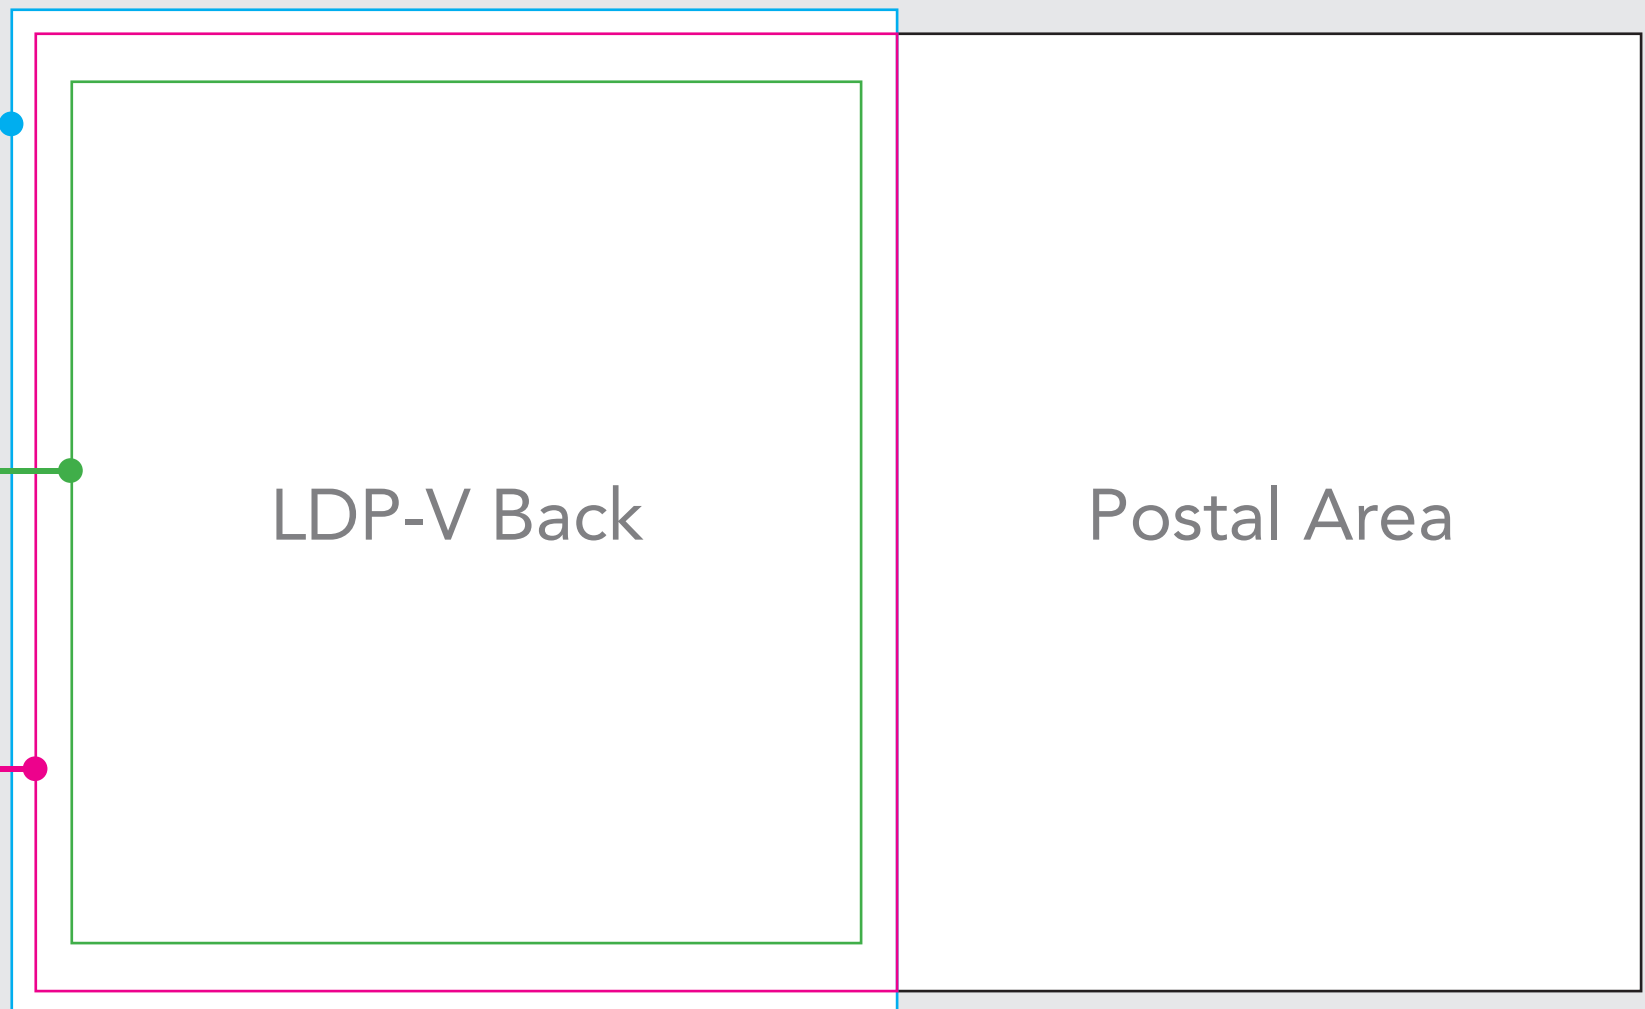

LDP-V - Valassis
FULL BLEED
 8.625" x 5.25"
 Be sure to extend all background colors, images and graphics to fill entire bleed area.

Type-Safe Area
 7.875" x 4.5"
 Position all vital text and design elements within the type-safe area. Any elements outside type-safe area may be cut off.

Trim Size
 8.375" x 5"
 Indicates approximate trim line on final book

LDP-V Postcard
 (Back With Bleed)
 4.625" x 5.25"
 Be sure to extend all background colors, images and graphics to fill entire bleed area.

Type-Safe Area
 4.125" x 4.5"
 Position all vital text and design elements within the type-safe area. Any elements outside type-safe area may be cut off.

Trim Size
 4.5" x 5"
 Indicates approximate trim line on final book

Postal Area