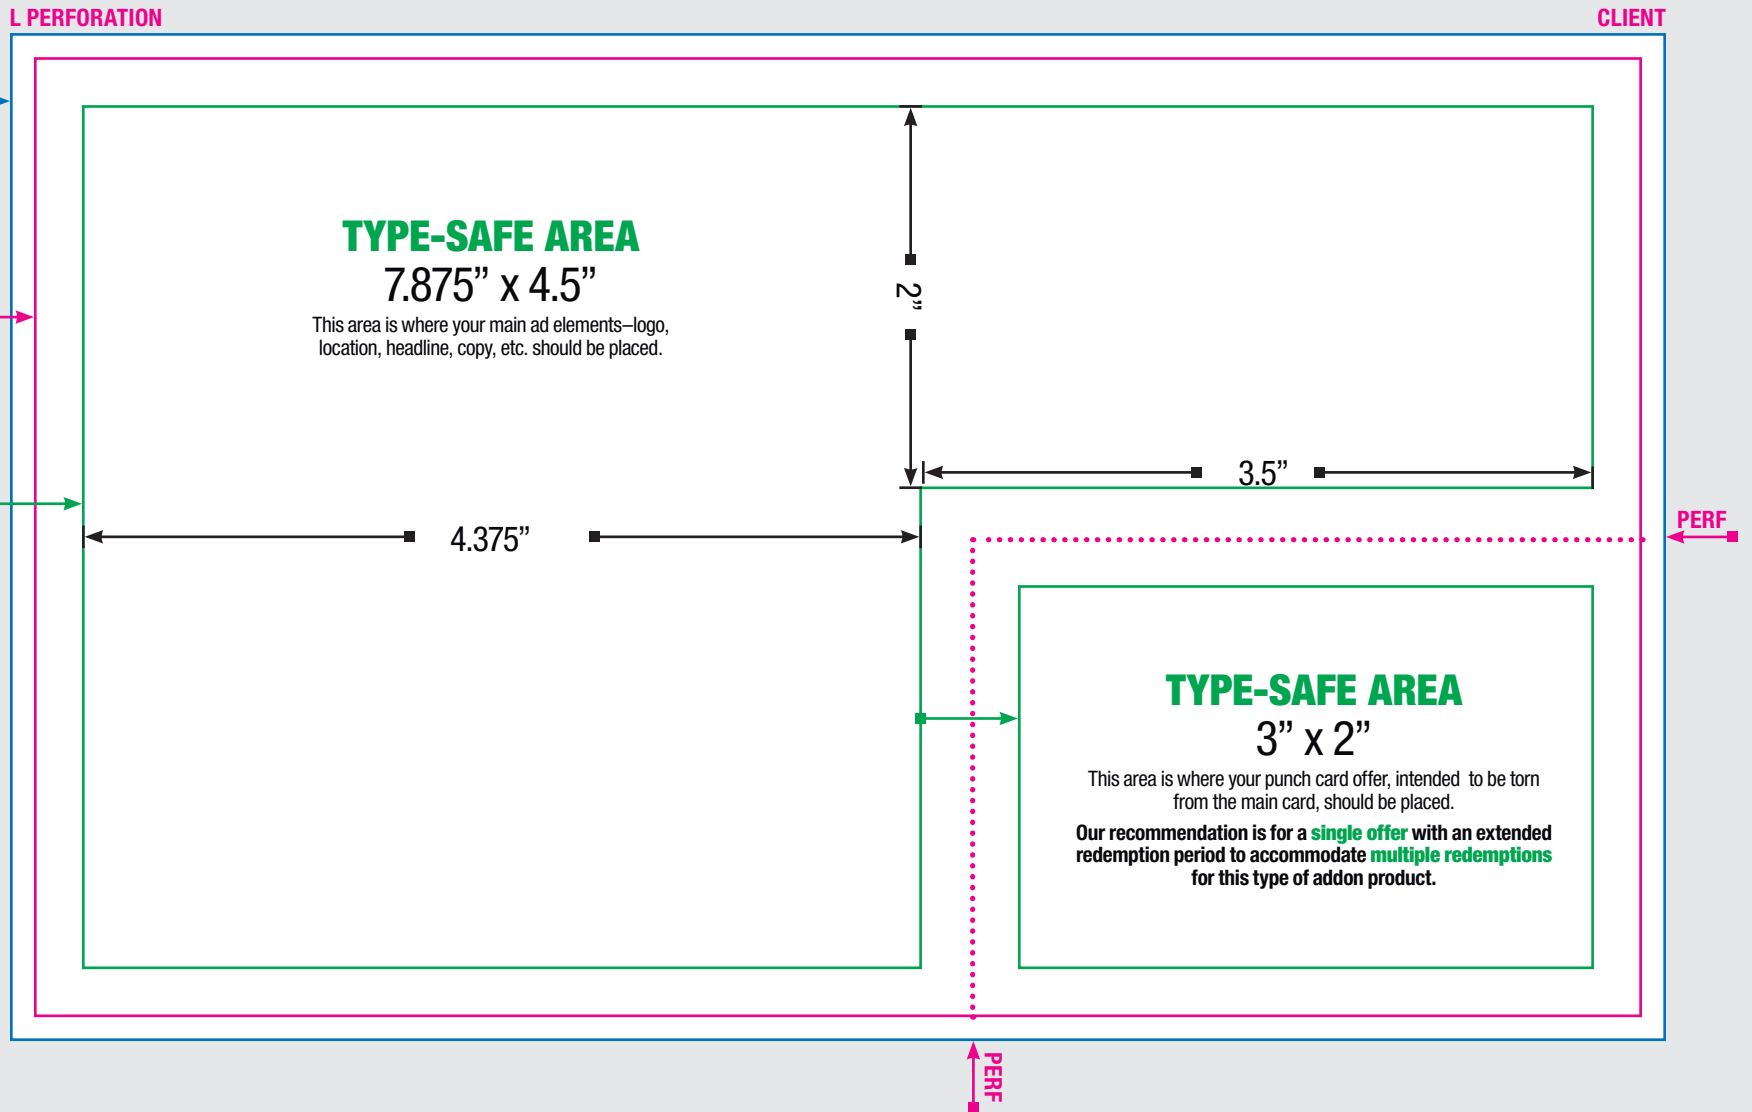

LDP-V Add-On-L Perforation

2-SIDES

FULL BLEED

FRONT

BACK