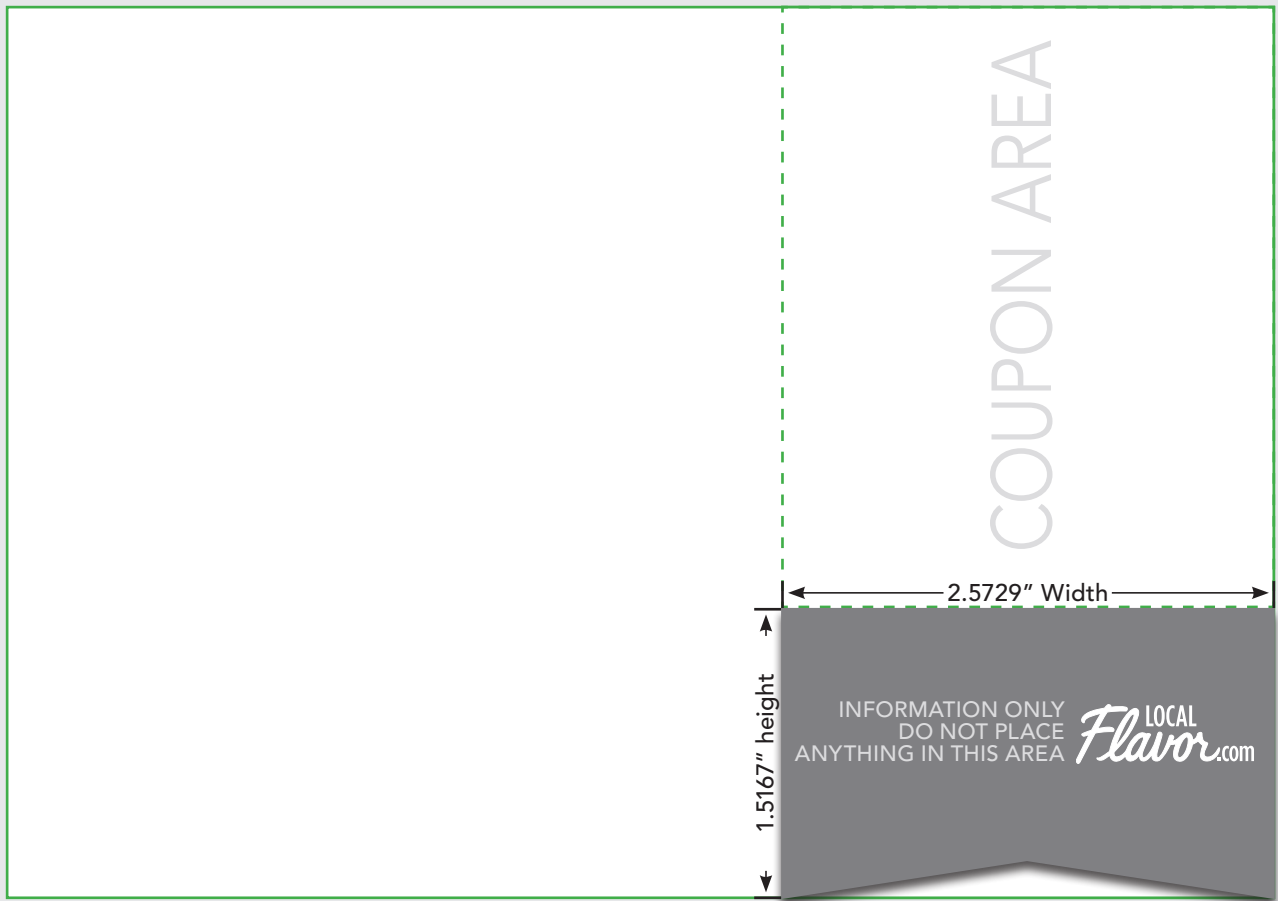

Half Page Horizontal  
6.6111" x 4.6528"

*Clipper* MAGAZINE

LOCAL *Flavor*

*Mint* MAGAZINE

*Savvy* SHOPPER