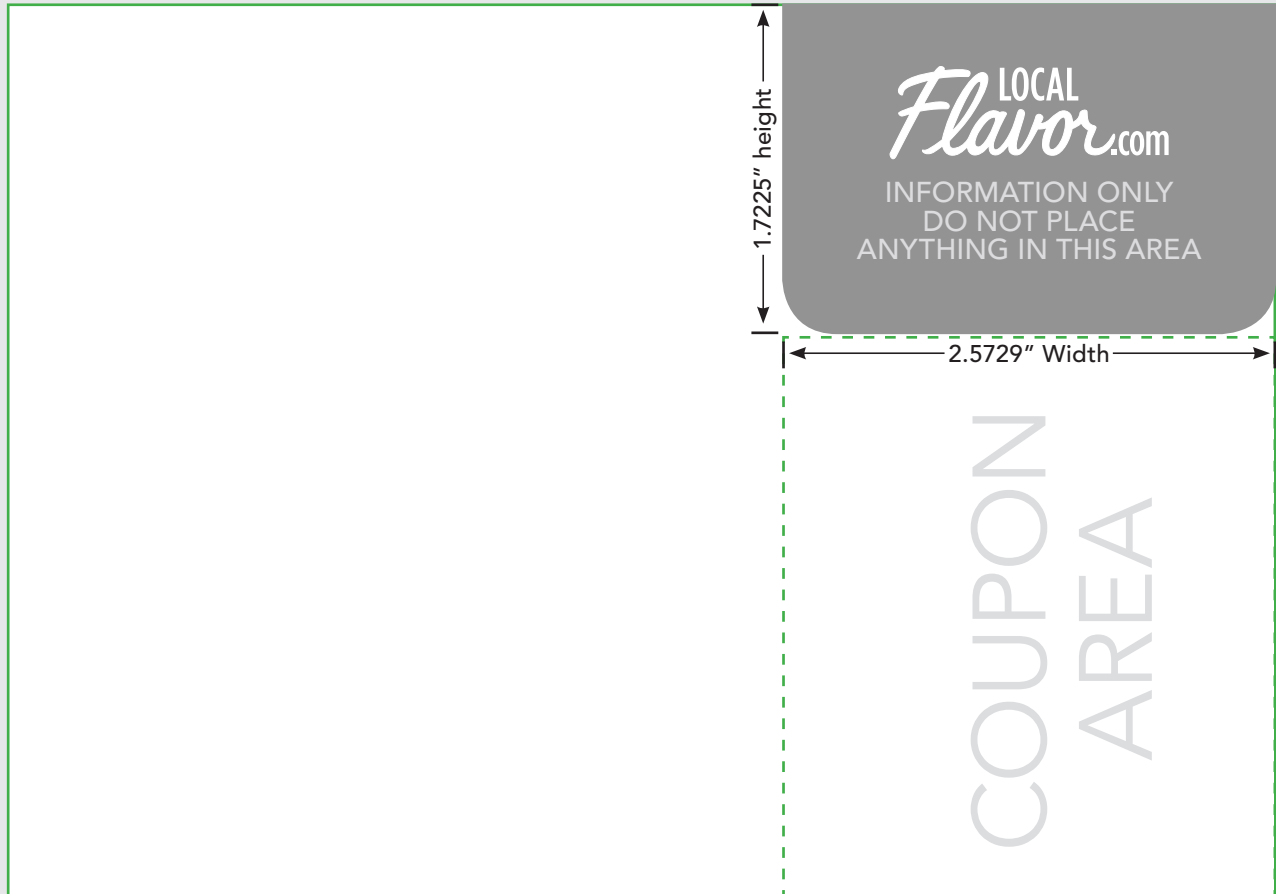

Half Page Horizontal  
6.6111" x 4.6528"

*Clipper* MAGAZINE

LOCAL *Flavor*

*Mint* MAGAZINE

*Savvy* SHOPPER