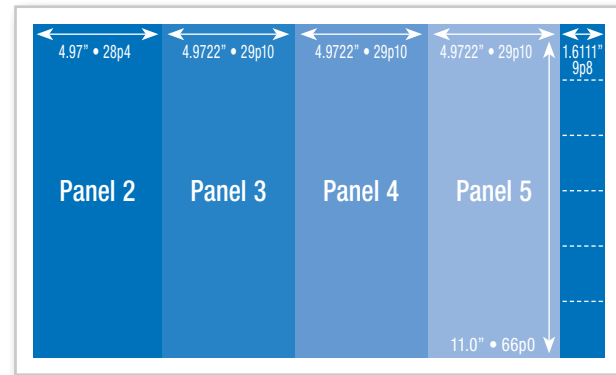

EXTENDED Inside Postcard

PAPER SIZE – 7.0" X 8.6875

LIVE AREA

6.75" x 8.4375" (40p6 x 50p7.5)

INSIDE AREA

6.75" x 6.9375" (40p6 x 41p7.5)

VISIBLE AREA

6.75" x 1.5" (40p6 x 9p0)

SIDE 2

SIDE 1

VERTICAL EXTENDED MENU

8-Panel w/Flap

PAPER SIZE – 21.75" X 11.5"

LIVE AREA

21.25" x 11.0" (127p6 x 66p0)

4 panels each side, folded twice

SIDE 2

SIDE 1

CUSTOM LOOSE INSERT

4 Pages

PAPER SIZE – 16.0" X 10.5"

LIVE AREA

15.5" x 10.0" (93p0 x 60p0)

4 panels –
2 panels each side, folded in half