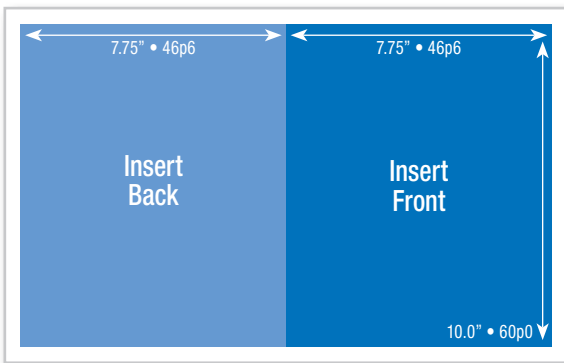

EXTENDED Inside Postcard

PAPER SIZE – 7.0" X 8.6875

LIVE AREA

6.75" x 8.4375" (40p6 x 50p7.5)

INSIDE AREA

6.75" x 6.9375" (40p6 x 41p7.5)

VISIBLE AREA

6.75" x 1.5" (40p6 x 9p0)

SIDE 2

SIDE 1

VERTICAL EXTENDED MENU

8-Panel w/Flap

PAPER SIZE – 21.75" X 11.5"

LIVE AREA

21.25" x 11.0" (127p6 x 66p0)

4 panels each side, folded twice

SIDE 2

SIDE 1

CUSTOM LOOSE INSERT

4 Pages

PAPER SIZE – 16.0" X 10.5"

LIVE AREA

15.5" x 10.0" (93p0 x 60p0)

4 panels –
2 panels each side, folded in half

3.5" x 2.0" (21p0 x 12p0)

BLEED

0.1" (0p7.2)