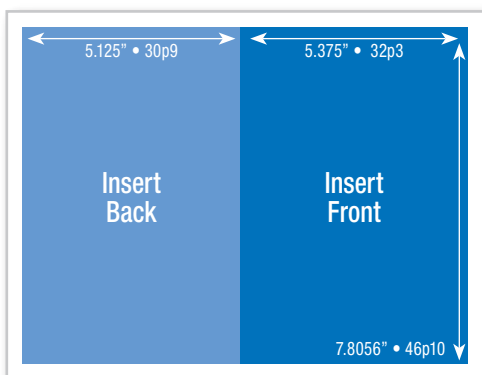

FOLDED Inside Postcard

PAPER SIZE – 11.5" X 5.0"

LIVE AREA

11.25" x 4.75" (67p6 x 28p6)

4 panels –

2 panels each side, folded in half

SIDE 1