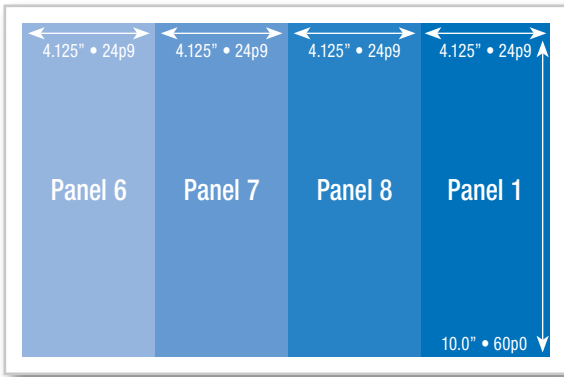

SIDE 1

CENTER INSERT

8 Panels

PAPER SIZE – 17.0" X 10.5"

LIVE AREA

16.5" x 10.0"

8 panels –
4 panels each side, folded twice

VERTICAL EXTENDED MENU

8-Panel w/Flap

PAPER SIZE – 21.75" X 11.5"

LIVE AREA

21.25" x 11.0" (127p6 x 66p0)

4 panels each side, folded twice

CUSTOM LOOSE INSERT

4 Pages

PAPER SIZE – 16.0" X 10.5"

LIVE AREA

15.5" x 10.0" (93p0 x 60p0)

4 panels –
2 panels each side, folded in half

CUSTOM LOOSE INSERT

2 Pages

PAPER SIZE – 8.0" X 10.5"

LIVE AREA

7.5" x 10.0"

(45p0 x 60p0)