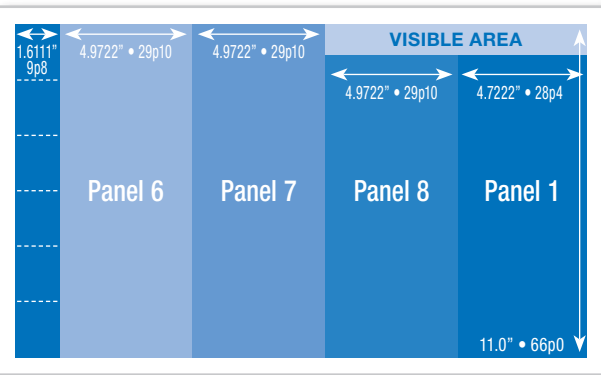

EXTENDED Inside Postcard

PAPER SIZE – 7.0" X 8.6875

LIVE AREA

6.75" x 8.4375" (40p6 x 50p7.5)

INSIDE AREA

6.75" x 6.9375" (40p6 x 41p7.5)

VISIBLE AREA

6.75" x 1.5" (40p6 x 9p0)

SIDE 2

SIDE 1

CENTER INSERT

8 Panels

PAPER SIZE – 17.0" X 10.5"

LIVE AREA

16.5" x 10.0"

8 panels –
4 panels each side, folded twice

SIDE 2

SIDE 1

VERTICAL EXTENDED MENU

8-Panel w/Flap

PAPER SIZE – 21.75" X 11.5"

LIVE AREA

21.25" x 11.0" (127p6 x 66p0)

4 panels each side, folded twice

5.0" x 10.25" (30p0 x 61p6)

VISIBLE AREA

5.0" x 1.0" (30p9 x 6p0)

SIDE 1

SIDE 2

FOLDED Inside Postcard

PAPER SIZE – 11.5" X 5.0"

LIVE AREA